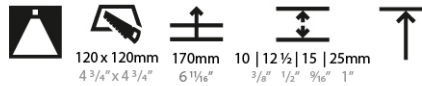

ELECTRICAL

Lamp Type: LED (Zhaga Standard)
Input Wattage (W): 15.5
Total Output Wattage (W): 14.5
Dimming: Tri-Mode (Non-Dimming and Phase Dimming (120Vac only) and 0-10V Dimming)
Driver Included: No
Driver Location: Recessed Housing
Driver Type: Constant Current - Universal
Driver Class: Class 2
Housing: See components
Input Voltage (V): 120 - 277
Constant Current (MA): 500

LED

Number of LEDs: 1
Color Temperature (°K): 2700 / 3000 / 3500 / 4000
Max. Delivered Lumen (lm): 940 / 980 / 1029 / 1050
Nominal Lumen (lm): 1386 / 1438 / 1511 / 1542
CRI: >90 CRI
Efficiency (%): 87.9 / 88.4 / 87.9
Lamp Life (hrs): 50000
Upon Request: RGB-W Tunable White Special Color Temperature Special LED

OPTICAL

Reflector°: 20 / 40 / 60
Upon Request: Special Beam Angles

RATINGS AND CERTIFICATIONS

© 2024 Zaneen, Inc. 10000 188-3382, F 416-247-9319, www.zaneen.com

Available for international specifications by adding 'INT' at the end of the existing Model #. For assistance on 'custom' specifications, contact zteam@zaneen.com. In a constant effort to supply the best product, we reserve the right to change specifications or materials without notice. The most recent specification sheets are found at zaneen.com

IP rating: IP20